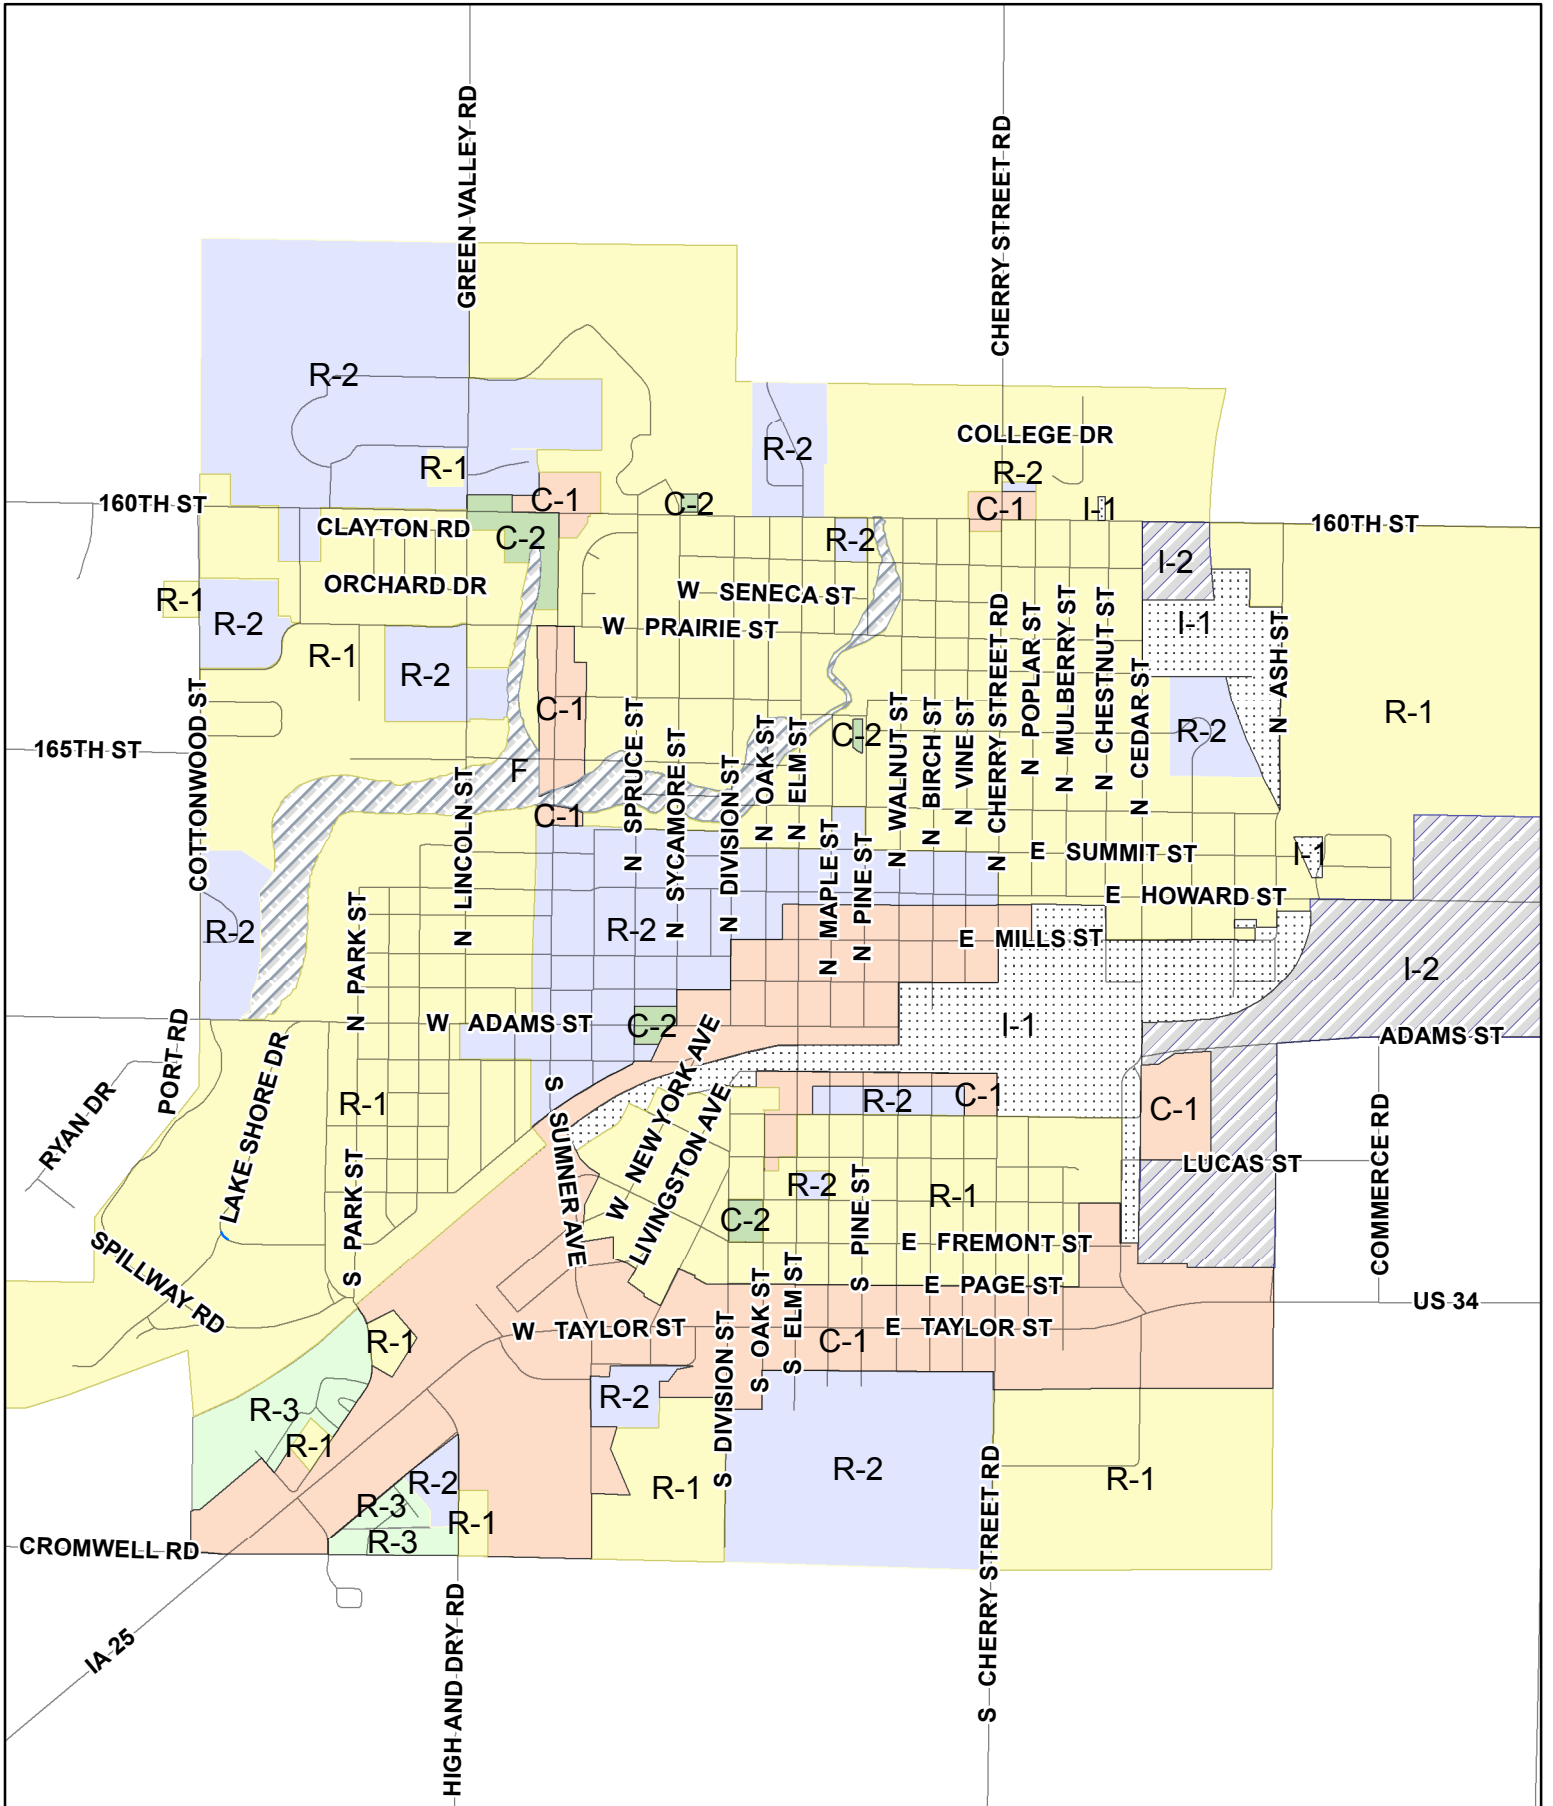

City of Creston

- Zoning Districts**
- C-1
 - C-2
 - F
 - I-1
 - I-2
 - R-1
 - R-2
 - R-3